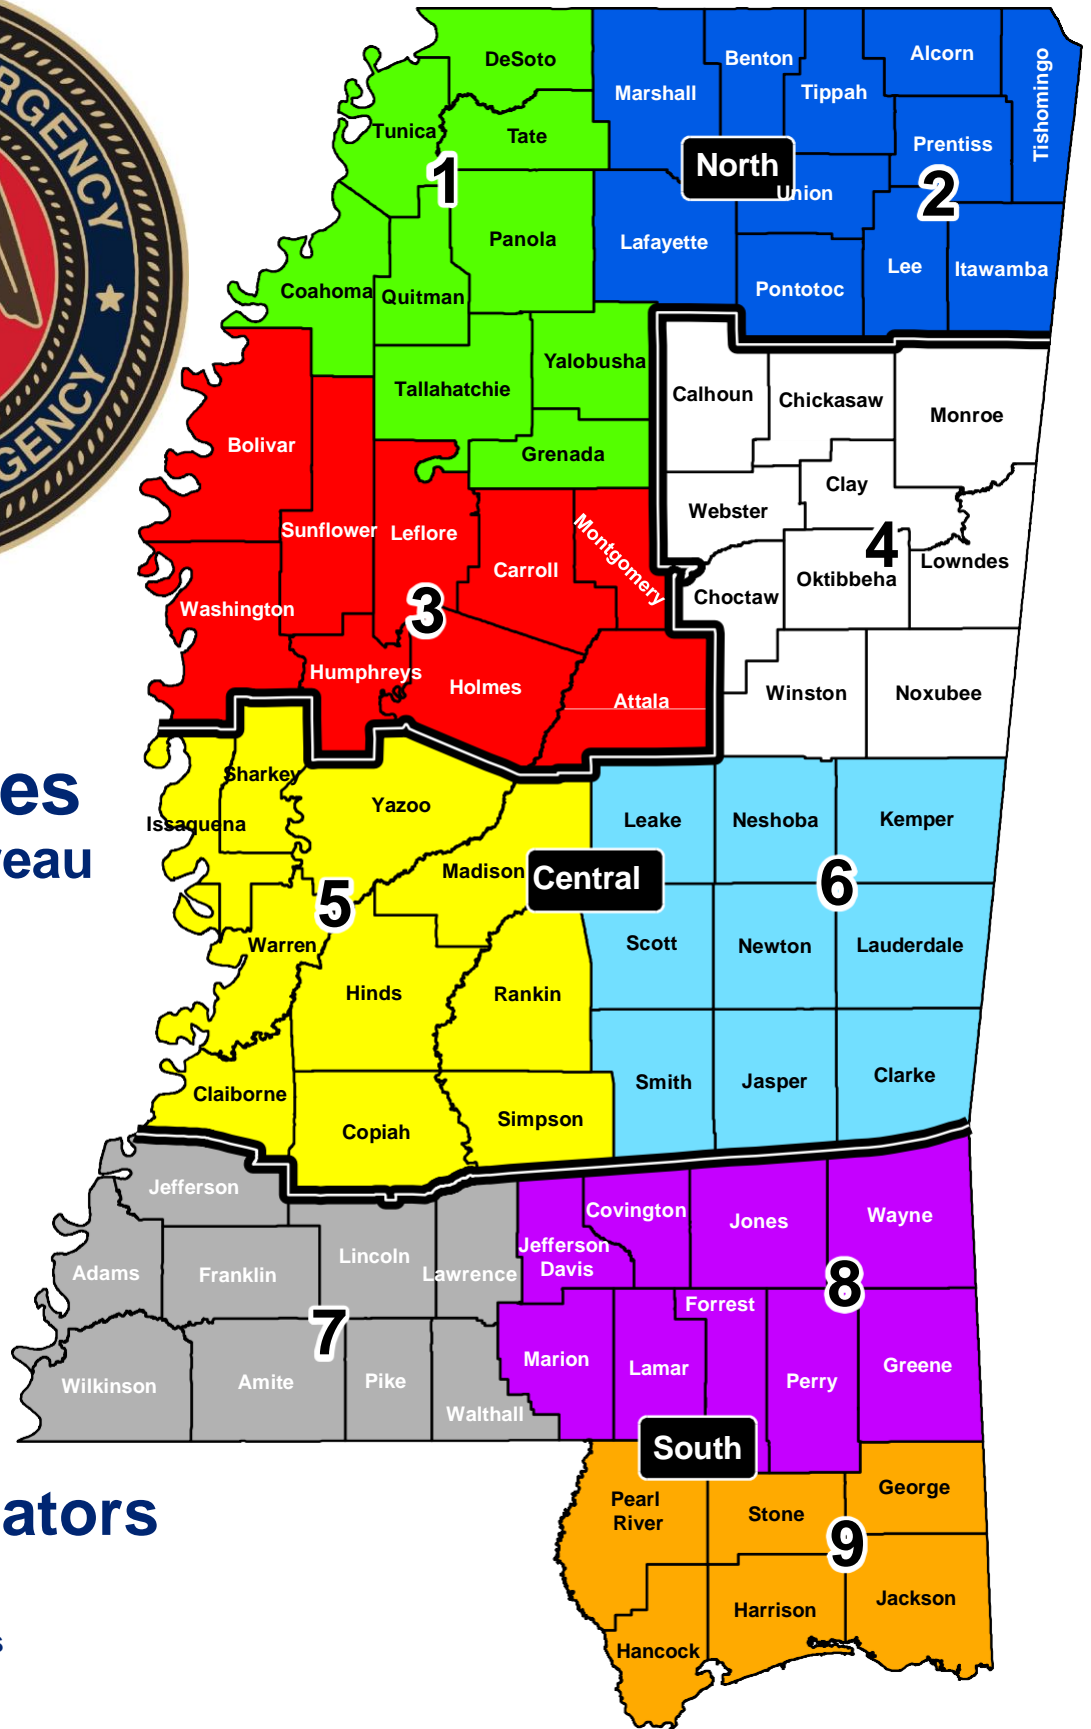

Field Services
 Tina Jordan, Bureau
 Director

Area Coordinators

- District 1 David Shaw
- District 2 Myrl Williams
- District 3 Brent Miller
- District 4 Tracy Pharr
- District 5 John Michael Sledge
- District 6 Tyler Fleming
- District 7 Chaston Bullock
- District 8 Heather Miller
- District 9 Tim Gordy